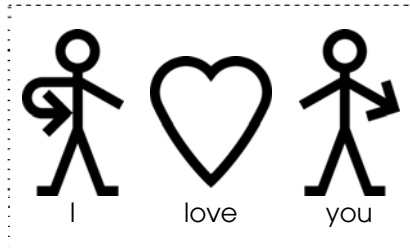

Below are phrases for you to cut out along the dotted lines and use on the cover or inside of your card.

MAKATON®
The Makaton Charity

Westmead House, Farnborough, Hampshire, GU14 7LP
Tel: 01276 606760 www.makaton.org Email: info@makaton.org
© The Makaton Charity 2015